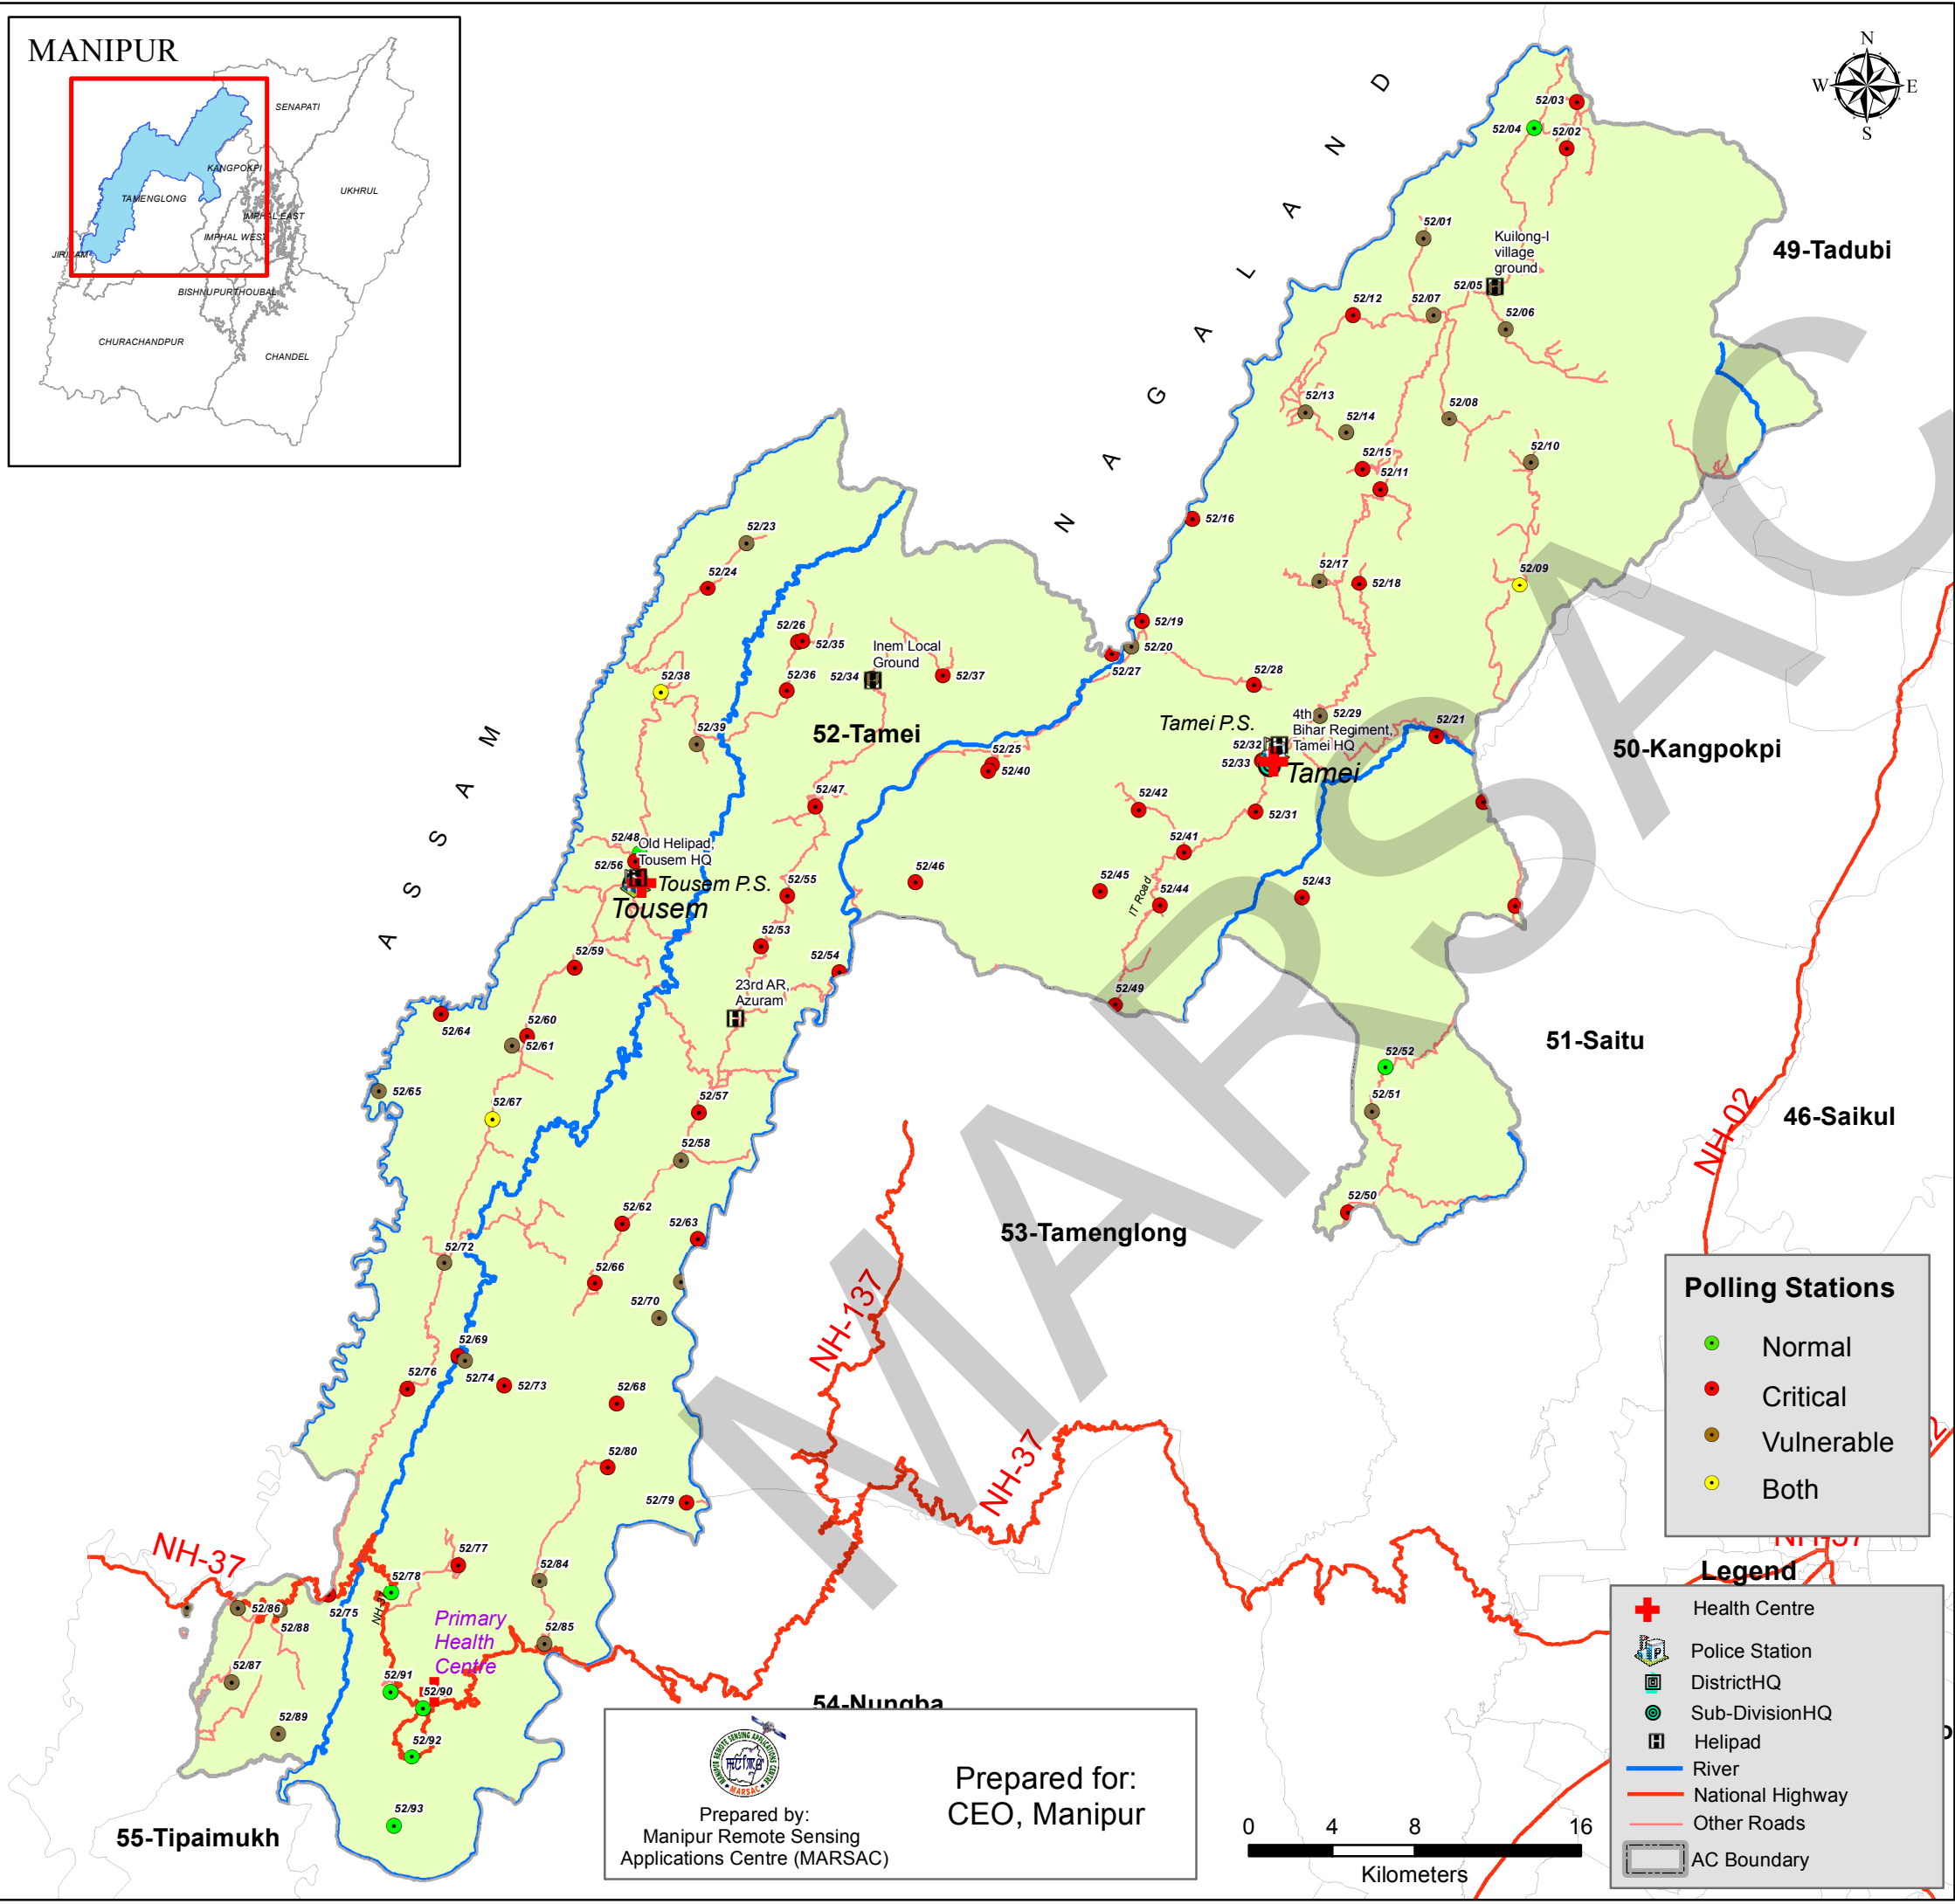

MANIPUR

AC MAP
(52-Tamei AC)